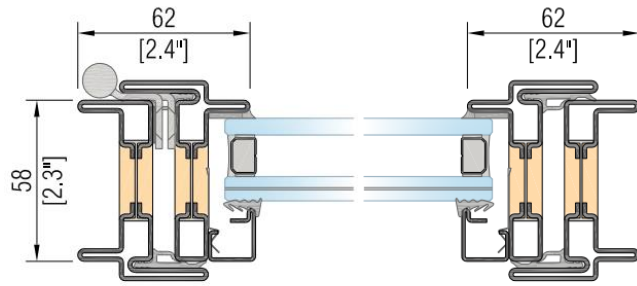

OS2 DOOR

47mm (1.9") Lateral Frame Section

47mm (1.9") Bottom Frame Section

36mm (1.4") Muntin Frame Section

62mm (2.4") Meeting Frame Section

inswing.

outswing.

T H E R M A L L Y B R O K E N S T E E L U S A