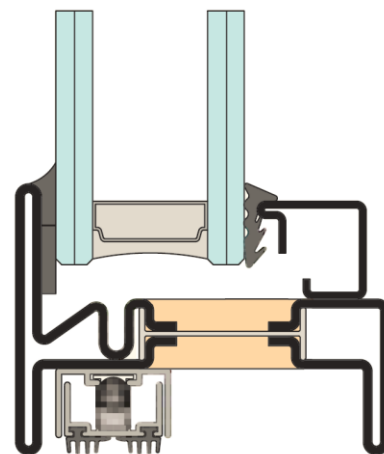

OVERVIEW.

Since many of the same sections can be used to produce the OS2 series windows as well as the doors, the OS2 series doors have been proven to be the most innovative and efficient steel door of its time. Available with *countless hardware and glass options*, the OS2 door series is in a *league of its own*.

BOLT-ON (3 WING)