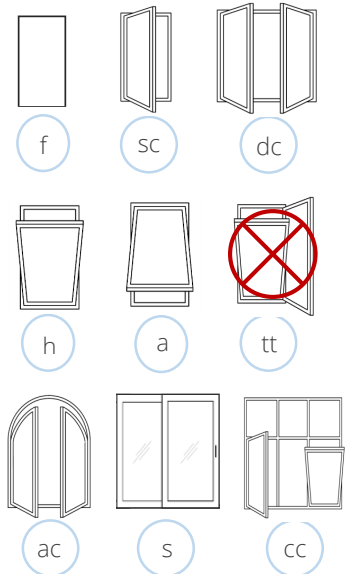

# OVERVIEW.

WELDED

BOLT-ON (2 WING)

BOLT-ON (3 WING)

CAM HANDLE

FIXED PULL

PLANET - Q

SMALL T SQUARE

# OS2 WINDOW

47mm (1.9") Lateral Frame Section

47mm (1.9") Bottom Frame Section

36mm (1.4") Muntin Frame Section

62mm (2.4") Meeting Frame Section

inswing.

outswing.

OS2 DOOR

47mm (1.9") Lateral Frame Section

47mm (1.9") Bottom Frame Section

36mm (1.4") Muntin Frame Section

62mm (2.4") Meeting Frame Section

inswing.

outswing.

T H E R M A L L Y B R O K E N S T E E L U S A