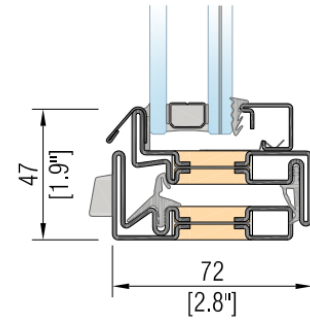

# OS2 WINDOW

47mm (1.9") Lateral Frame Section

47mm (1.9") Bottom Frame Section

36mm (1.4") Muntin Frame Section

62mm (2.4") Meeting Frame Section

inswing.

outswing.