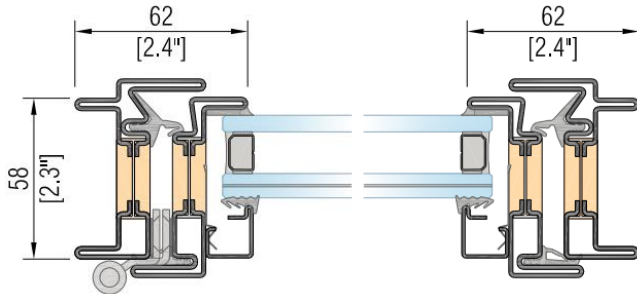

OS2 DOOR

47mm (1.9") Lateral Frame Section

47mm (1.9") Bottom Frame Section

36mm (1.4") Muntin Frame Section

62mm (2.4") Meeting Frame Section

inswing.

outswing.

T H E R M A L L Y B R O K E N S T E E L U S A