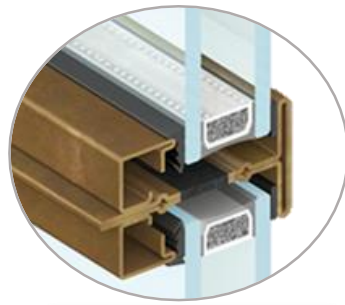

OS2 DOOR

47mm (1.9") Lateral Frame Section

47mm (1.9") Bottom Frame Section

36mm (1.4") Muntin Frame Section

62mm (2.4") Meeting Frame Section

inswing.

outswing.

T H E R M A L L Y B R O K E N S T E E L U S A