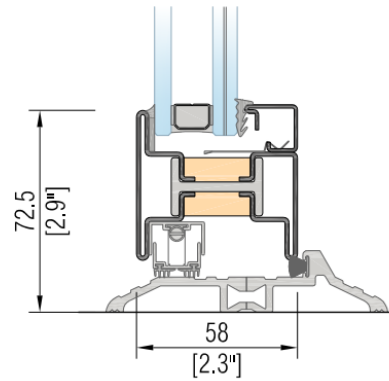

# OS2 WINDOW

47mm (1.9") Lateral Frame Section

47mm (1.9") Bottom Frame Section

36mm (1.4") Muntin Frame Section

62mm (2.4") Meeting Frame Section

inswing.

outswing.

OS2 DOOR

47mm (1.9") Lateral Frame Section

47mm (1.9") Bottom Frame Section

36mm (1.4") Muntin Frame Section

62mm (2.4") Meeting Frame Section

inswing.

outswing.

T H E R M A L L Y B R O K E N S T E E L U S A