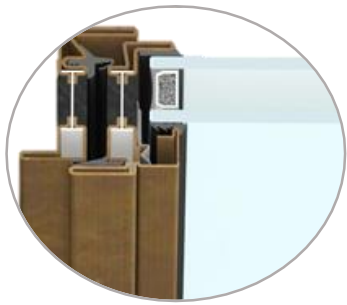

OS2 DOOR

47mm (1.9") Lateral Frame Section

47mm (1.9") Bottom Frame Section

36mm (1.4") Muntin Frame Section

62mm (2.4") Meeting Frame Section

inswing.

outswing.

T H E R M A L L Y B R O K E N S T E E L U S A