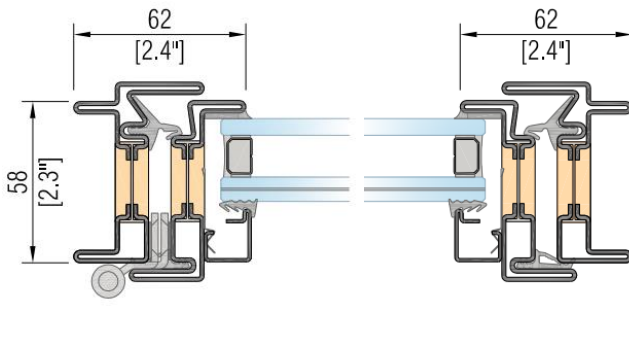

# OS2 WINDOW

47mm (1.9") Lateral Frame Section

47mm (1.9") Bottom Frame Section

36mm (1.4") Muntin Frame Section

62mm (2.4") Meeting Frame Section

inswing.

outswing.