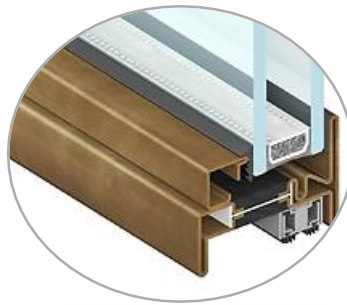

OS2 DOOR

47mm (1.9") Lateral Frame Section

47mm (1.9") Bottom Frame Section

36mm (1.4") Muntin Frame Section

62mm (2.4") Meeting Frame Section

inswing.

outswing.

T H E R M A L L Y B R O K E N S T E E L U S A