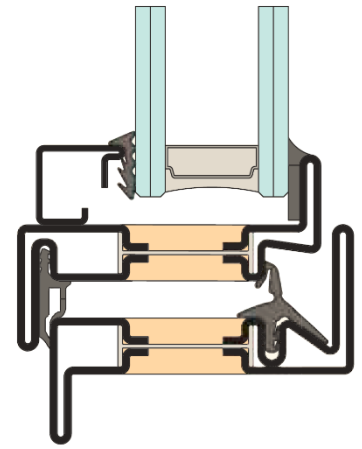

# OVERVIEW.

WELDED

BOLT-ON (2 WING)

BOLT-ON (3 WING)

CAM HANDLE

FIXED PULL

PLANET - Q

SMALL T SQUARE

# OS2 WINDOW

47mm (1.9") Lateral Frame Section

47mm (1.9") Bottom Frame Section

36mm (1.4") Muntin Frame Section

62mm (2.4") Meeting Frame Section

inswing.

outswing.

OS2 DOOR

47mm (1.9") Lateral Frame Section

47mm (1.9") Bottom Frame Section

36mm (1.4") Muntin Frame Section

62mm (2.4") Meeting Frame Section

inswing.

outswing.

T H E R M A L L Y B R O K E N S T E E L U S A