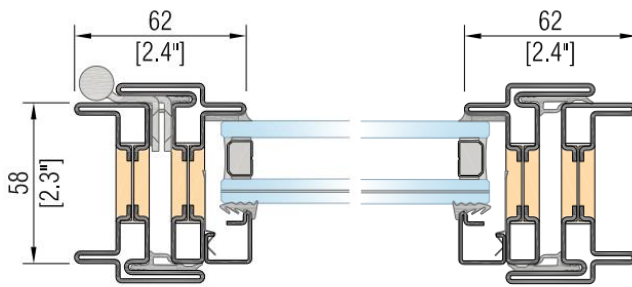

# OS2 WINDOW

47mm (1.9") Lateral Frame Section

47mm (1.9") Bottom Frame Section

36mm (1.4") Muntin Frame Section

62mm (2.4") Meeting Frame Section

inswing.

outswing.