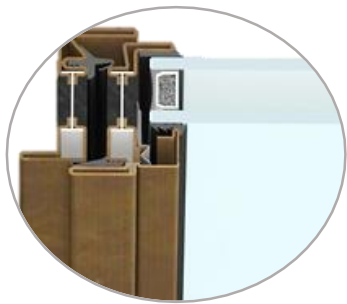

47mm (1.9") Lateral Frame Section