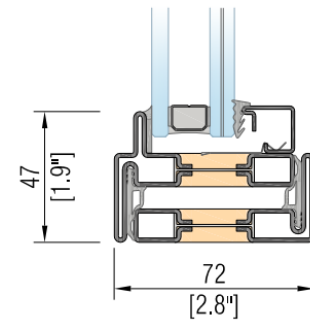

# OS2 WINDOW

47mm (1.9") Lateral Frame Section

47mm (1.9") Bottom Frame Section

36mm (1.4") Muntin Frame Section

62mm (2.4") Meeting Frame Section

inswing.

outswing.