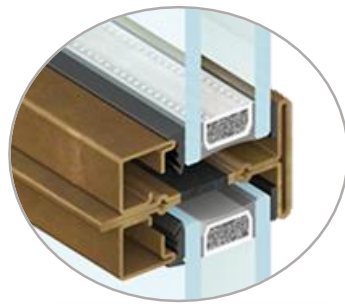

# OS2 WINDOW

47mm (1.9") Lateral Frame Section

47mm (1.9") Bottom Frame Section

36mm (1.4") Muntin Frame Section

62mm (2.4") Meeting Frame Section

inswing.

outswing.