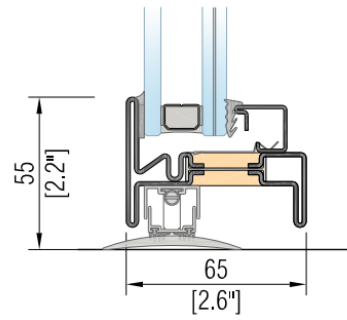

OS2 DOOR

47mm (1.9") Lateral Frame Section

47mm (1.9") Bottom Frame Section

36mm (1.4") Muntin Frame Section

62mm (2.4") Meeting Frame Section

inswing.

outswing.

T H E R M A L L Y B R O K E N S T E E L U S A